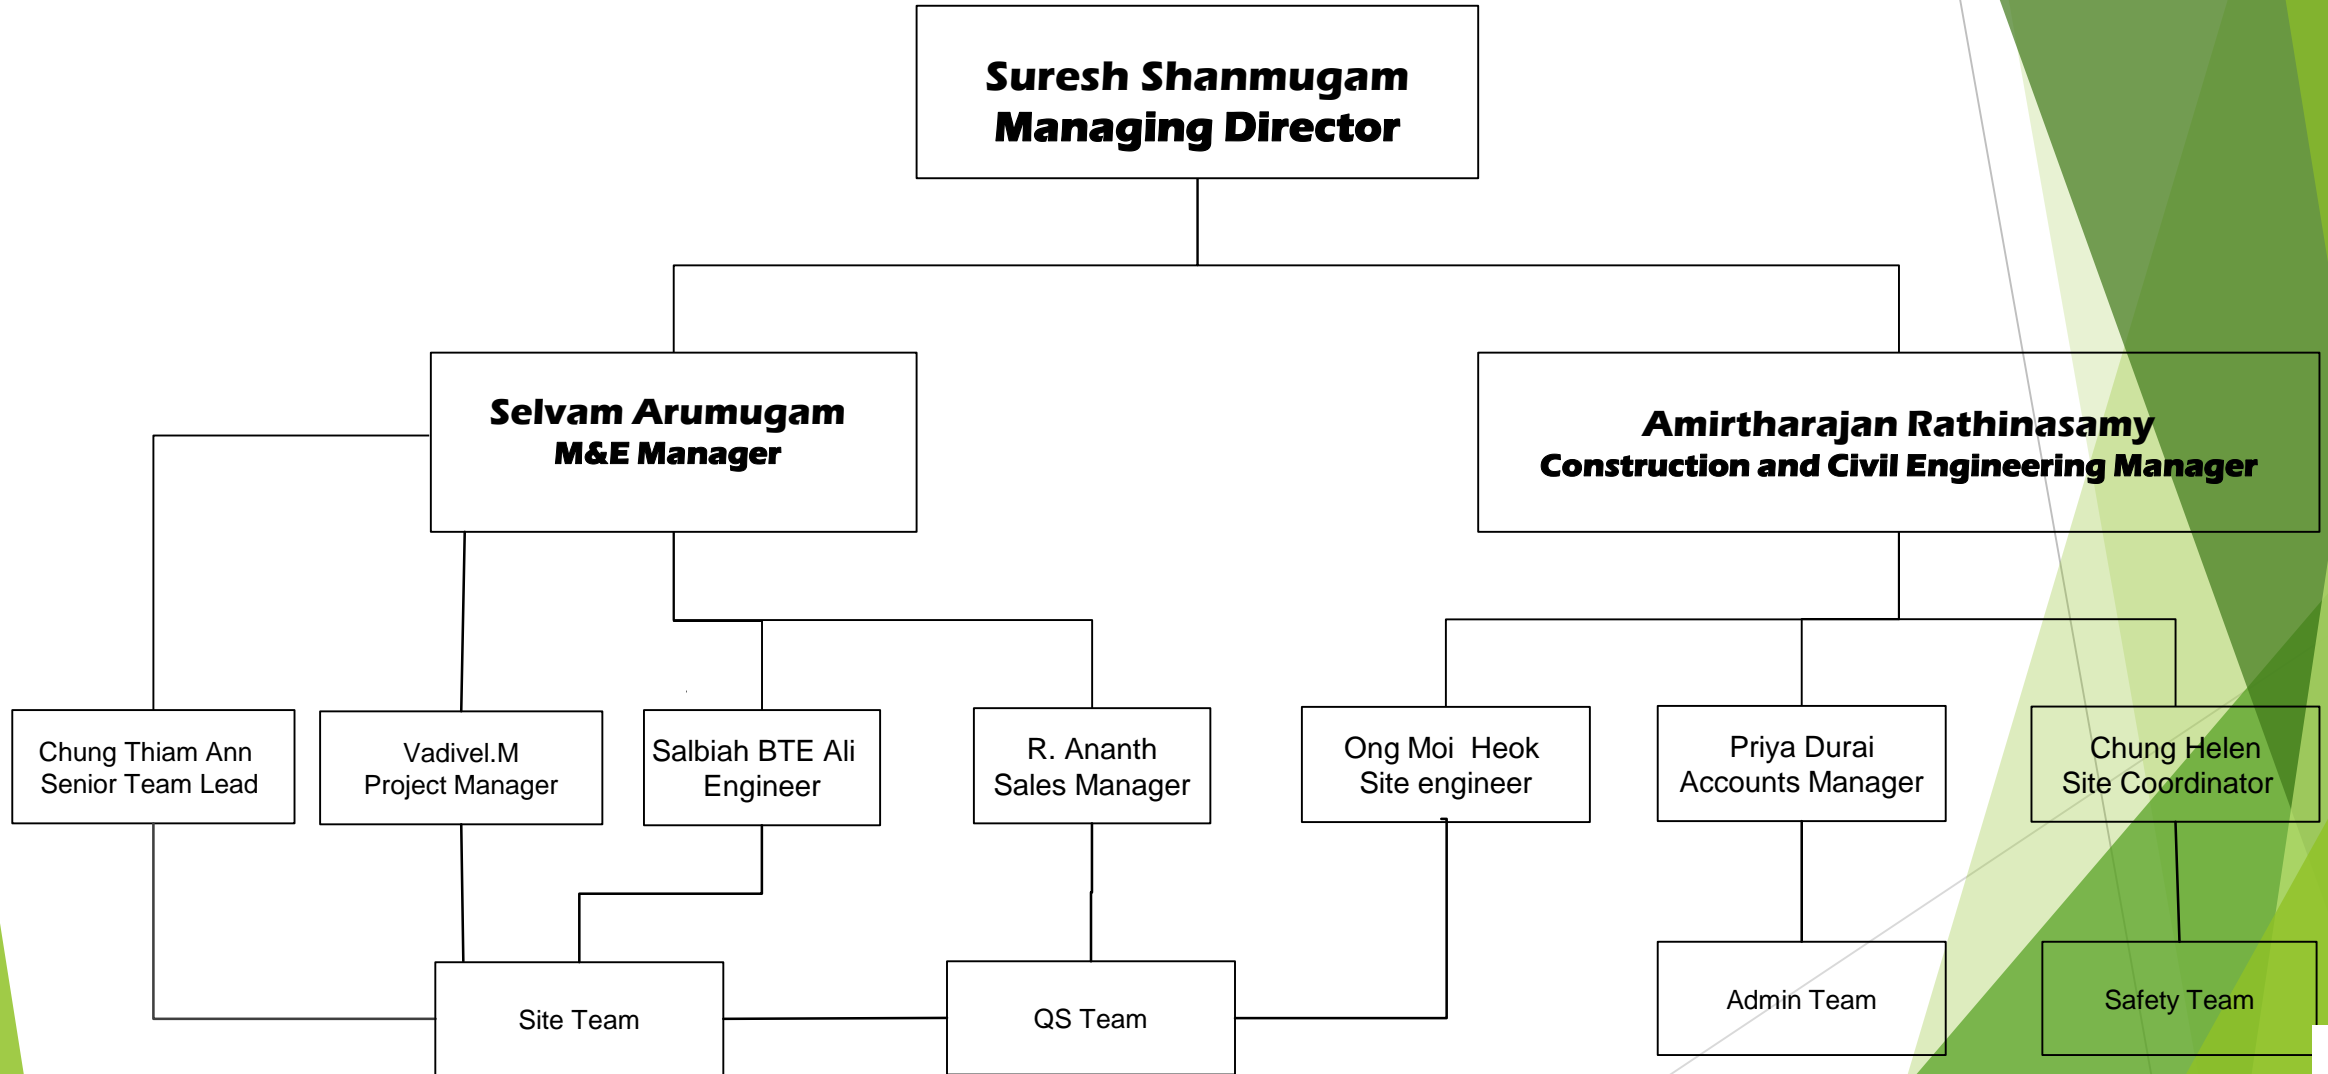

# RB TECH & ENGINEERING MANAGEMENT

## Mr. A.Selvam – Project Manager

- ❖ **Dynamic founder of RB Tech and Engineering.**
- ❖ **20 years of experience in the Process, Construction and Data Center Industry.**
- ❖ **Experienced in various data center, construction, Archi and M&E engineering projects.**
- ❖ **Certified ATD(Accredited Tier Designer) for Data Center.**

## Mr. R.Rajan – Civil and Structure Engineering Manager

- ❖ **Founder of RB Tech and Engineering.**
- ❖ **20 years of experience in the Construction Industry.**
- ❖ **Experienced in various MRT Projects and construction civil engineering projects.**
- ❖ **Certified Resident Technical Officer from BCA.**

# RB-TECH ORGANISATION CHART